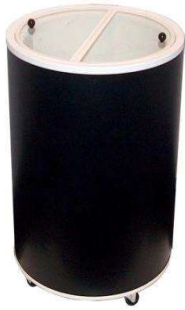

1578 Bornholm cube wood H:40xW40xD:40cm

1546 Podiums 3 pieces H:75/60/50 Ø:45/40/35cm

1546 Podiums 3 pieces H:75/60/50 Ø:45/40/35cm

1577 Bornholm cubus wood H:110xW40xD40cm

1579 Cubus white H110xW40xD40cm

1580 Cubus black H110xW40xD40cm

1545 Water cooler H:90xØ55cm

1590 PushBoy disposal bin white H:76xØ:40cm, 50l

1549 Garbage bin grey H:45xØ:40cm

1593 Plant green H:150xØ:25cm

GULVTÆPPER